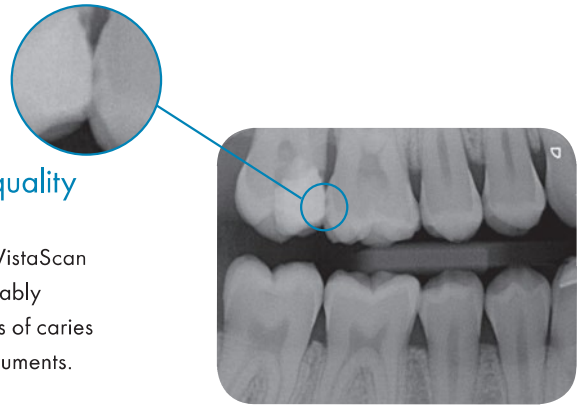

## Scanning without a PC is possible

Thanks to the standalone mode, you can also work independently of the network. Images are stored temporarily in the internal memory of the device and then transmitted to the database later on.

## All intraoral formats

VistaScan Ultra View can be used to scan all intraoral image plate formats – from size 0 to 4.

### Exceptional image quality thanks to PCS

Thanks to PCS technology, VistaScan Ultra View is capable of reliably displaying even early stages of caries lesions and endodontic instruments.